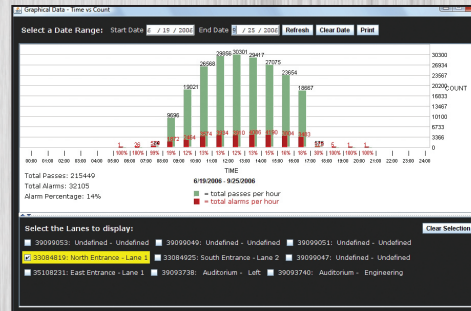

## Analisi

Location	Status	Count	Pop Alarm	Pop Alarm %	Program	Lane Sensitivity
Building A...	connected	27	1.0	46%	ECAC	164
Building B...	connected	78	6.1	87%	ECAC	169